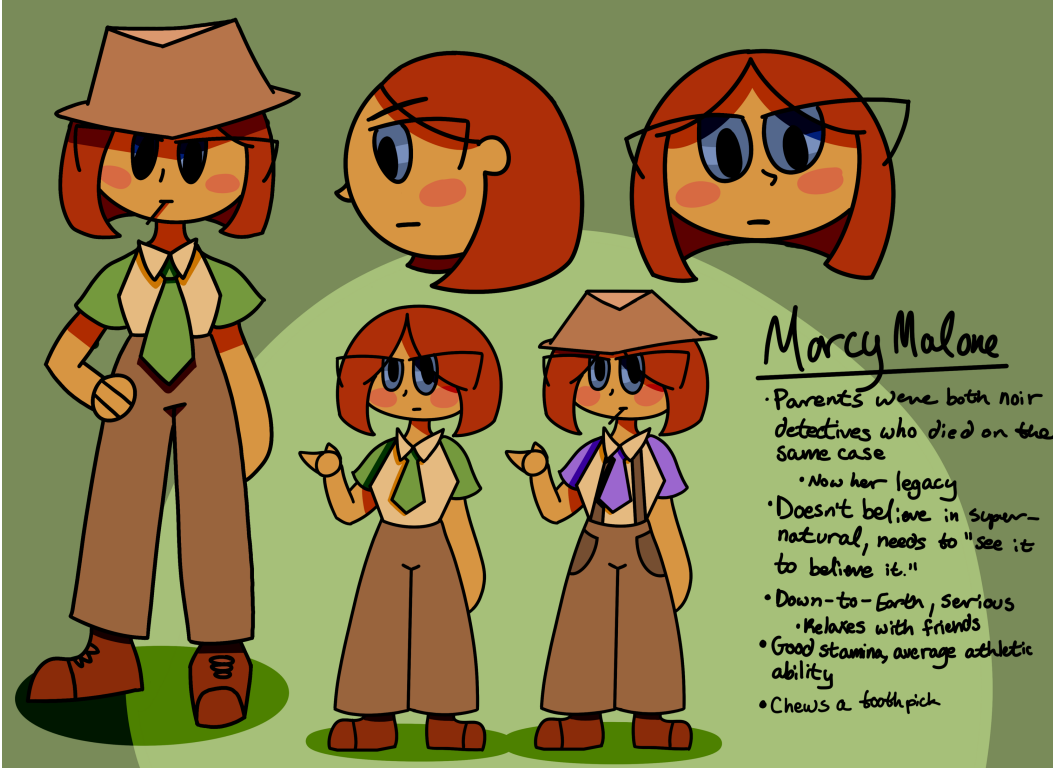

\*boothpick not

4 Best

\* please note that full-color character art (usually digital) is usually more accurate to design than lil doodles. :3

Marcy Malone

- Parents were both noir detectives who died on the same case
  - Now her legacy
- Doesn't believe in supernatural, needs to "see it to believe it."
- Down-to-Earth, serious
  - Relaxes with friends
- Good stamina, average athletic ability
- Chews a toothpick